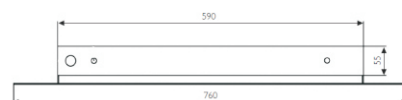

Product Data Sheet

Elite

Supplied Less Lamp

- Architectural wall light with light spill feature
- Indirect and direct illumination with a slotted body to allow downward light

Code	Lamp	Description
AE255/HF	PL-L	2 x 55W