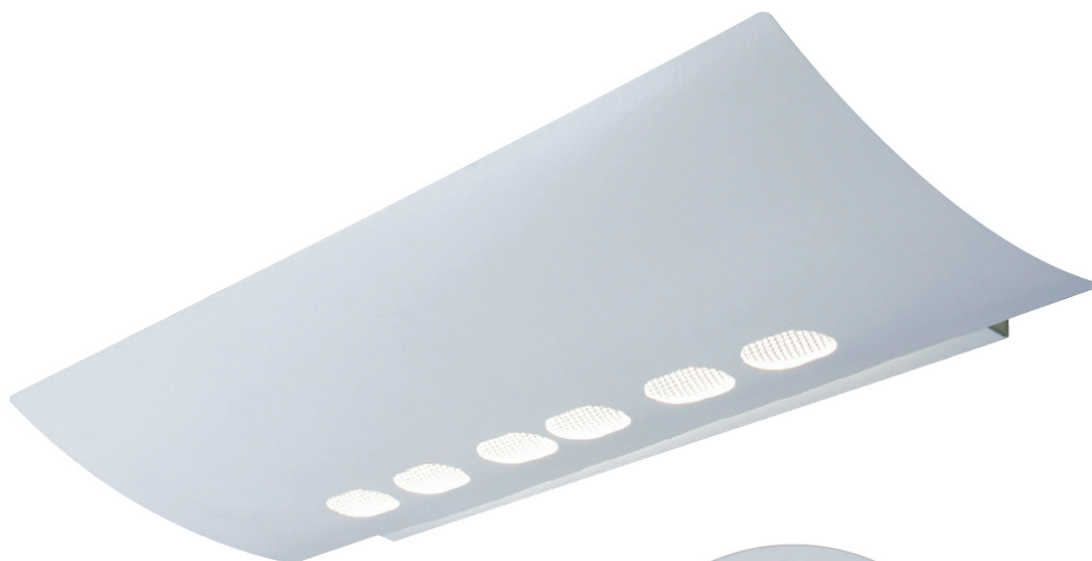

Product Data Sheet

Elite

Supplied Less Lamp

- Architectural wall light with light spill feature
- Indirect and direct illumination with a slotted body to allow downward light

Code	Lamp	Description
AE255/HF	PL-L	2 x 55W