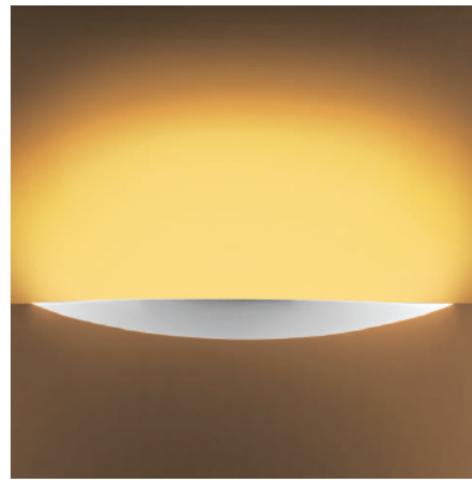

Product Data Sheet

Ceramic Uplights

Supplied Less Lamp

Capella

Phoenix

Agena

Mizar

- Wall mounted unglazed ceramic uplights suitable for painting if required
- Variable lamp options including E27, T5 and PLC
- PLC version supplied with multi-wattage ballast for 18W or 26W lamp

Ceramic Uplights

Supplied Less Lamp

Izar

Rigel

Sedona

- Wall mounted unglazed ceramic uplights suitable for painting if required
- Variable lamp options including E27, T5 and PLC
- PLC version supplied with multi-wattage ballast for 18W or 26W lamp