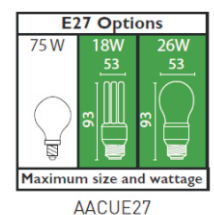

	Code	Lamp	Description
Capella	ACCU/E27	E27	75W
	ACCU126/HF	PL-C	18W/26W
Phoenix	APCU/E27	E27	75W
	APCU126/HF	PL-C	18W/26W
Agena	AACU/E27	E27	75W
	AACU126/HF	PL-C	18W/26W
Mizar	AMCU14T5/HF	T5 HE	14W

Product Data Sheet