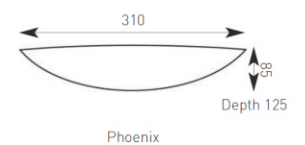

Product Data Sheet

Ceramic Uplights

Supplied Less Lamp

Capella

Phoenix

Agena

Mizar

- Wall mounted unglazed ceramic uplights suitable for painting if required
- Variable lamp options including E27, T5 and PLC
- PLC version supplied with multi-wattage ballast for 18W or 26W lamp