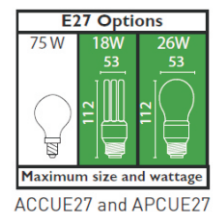

	Code	Lamp	Description
Capella	ACCU/E27	E27	75W
	ACCU126/HF	PL-C	18W/26W
Phoenix	APCU/E27	E27	75W
	APCU126/HF	PL-C	18W/26W
Agena	AACU/E27	E27	75W
	AACU126/HF	PL-C	18W/26W
Mizar	AMCU14T5/HF	T5 HE	14W

Product Data Sheet