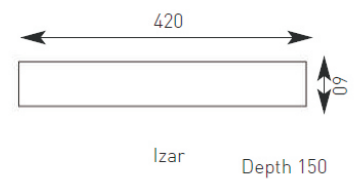

Ceramic Uplights

Supplied Less Lamp

Izar

Rigel

Sedona

- Wall mounted unglazed ceramic uplights suitable for painting if required
- Variable lamp options including E27, T5 and PLC
- PLC version supplied with multi-wattage ballast for 18W or 26W lamp