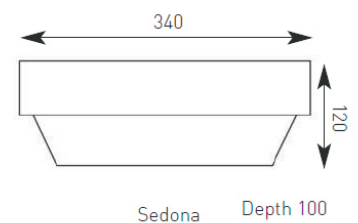

Ceramic Uplights

Supplied Less Lamp

Izar

Rigel

Sedona

- Wall mounted unglazed ceramic uplights suitable for painting if required
- Variable lamp options including E27, T5 and PLC
- PLC version supplied with multi-wattage ballast for 18W or 26W lamp