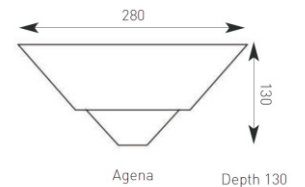

Product Data Sheet

Ceramic Uplights

Supplied Less Lamp

Capella

Phoenix

Agena

Mizar

- Wall mounted unglazed ceramic uplights suitable for painting if required
- Variable lamp options including E27, T5 and PLC
- PLC version supplied with multi-wattage ballast for 18W or 26W lamp