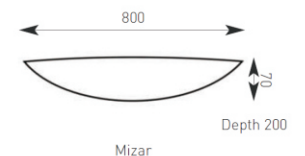

Product Data Sheet

Ceramic Uplights

Supplied Less Lamp

Capella

Phoenix

Agena

Mizar

- Wall mounted unglazed ceramic uplights suitable for painting if required
- Variable lamp options including E27, T5 and PLC
- PLC version supplied with multi-wattage ballast for 18W or 26W lamp