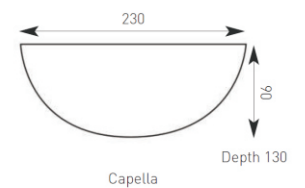

Product Data Sheet

Ceramic Uplights

Supplied Less Lamp

Capella

Phoenix

Agena

Mizar

- Wall mounted unglazed ceramic uplights suitable for painting if required
- Variable lamp options including E27, T5 and PLC
- PLC version supplied with multi-wattage ballast for 18W or 26W lamp