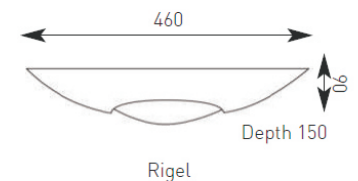

Ceramic Uplights

Supplied Less Lamp

Izar

Rigel

Sedona

- Wall mounted unglazed ceramic uplights suitable for painting if required
- Variable lamp options including E27, T5 and PLC
- PLC version supplied with multi-wattage ballast for 18W or 26W lamp