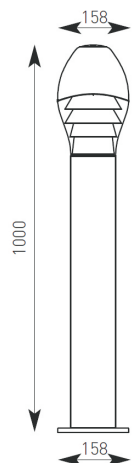

## Neway

Supplied Less Lamp

Collezione Italiana

- Wall light suitable for commercial and domestic applications
- Body in die-cast aluminium
- Clear polycarbonate diffuser

CE F  $\oplus$  HF IP44

Code	Lamp	Description
ANPLWL/GR/HF	PL-C	18W - Graphite
ANPLWL/SI/HF	PL-C	18W - Silver

## Neway

Supplied Less Lamp

Collezione Italiana

- Modern styled bollard suitable for commercial and domestic applications
- Body in die-cast aluminium
- White louvre with clear polycarbonate diffuser

Code	Lamp	Description
ANPL045/GR/HF	PL-C	18W 450mm - Graphite
ANPL045/SI/HF	PL-C	18W 450mm - Silver
ANPL075/GR/HF	PL-C	18W 750mm - Graphite
ANPL075/SI/HF	PL-C	18W 750mm - Silver
ANPL100/GR/HF	PL-C	18W 1000mm - Graphite
ANPL100/SI/HF	PL-C	18W 1000mm - Silver