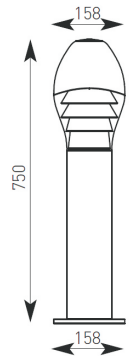

## Neway

Supplied Less Lamp

Collezione Italiana

- Modern styled bollard suitable for commercial and domestic applications
- Body in die-cast aluminium
- White louvre with clear polycarbonate diffuser

Code	Lamp	Description
ANPL045/GR/HF	PL-C	18W 450mm - Graphite
ANPL045/SI/HF	PL-C	18W 450mm - Silver
ANPL075/GR/HF	PL-C	18W 750mm - Graphite
ANPL075/SI/HF	PL-C	18W 750mm - Silver
ANPL100/GR/HF	PL-C	18W 1000mm - Graphite
ANPL100/SI/HF	PL-C	18W 1000mm - Silver