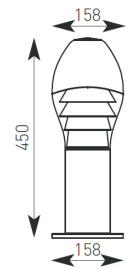

## Neway

Supplied Less Lamp

Collezione Italiana

- Modern styled bollard suitable for commercial and domestic applications
- Body in die-cast aluminium
- White louvre with clear polycarbonate diffuser

Code	Lamp	Description
ANPL045/GR/HF	PL-C	18W 450mm - Graphite
ANPL045/SI/HF	PL-C	18W 450mm - Silver
ANPL075/GR/HF	PL-C	18W 750mm - Graphite
ANPL075/SI/HF	PL-C	18W 750mm - Silver
ANPL100/GR/HF	PL-C	18W 1000mm - Graphite
ANPL100/SI/HF	PL-C	18W 1000mm - Silver