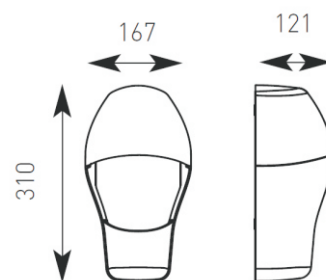

## Neway

Supplied Less Lamp

Collezione Italiana

- Wall light suitable for commercial and domestic applications
- Body in die-cast aluminium
- Clear polycarbonate diffuser

CE F  $\oplus$  HF IP44

Code	Lamp	Description
ANPLWL/GR/HF	PL-C	18W - Graphite
ANPLWL/SI/HF	PL-C	18W - Silver